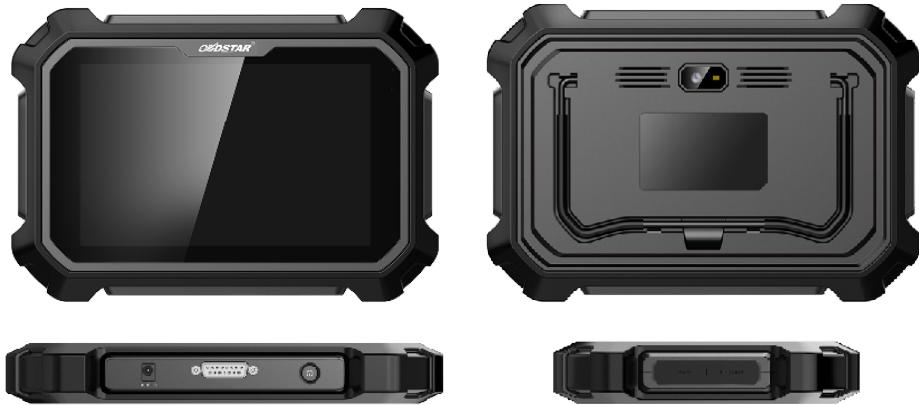

WORLIFT

PRODUCT SHEET

Motorcycle diagnostic scanner
OBDSTAR MS80

OBDSTAR MS80 Motorcycle scan tool

MS80 has professional-level intelligent diagnosis, providing an unprecedented intelligent diagnosis and maintenance experience-the first fault guidance, technical bulletin, data flow assistance, diag socket, and other functions to help you diagnose accurately and efficiently; exclusive interactive circuit diagram and electrical query system, easy troubleshooting failure, so you have no worries about the car diagnosis.

PRODUCT SPECIFICATIONS

Operation system	Android 5.1.1
CPU	Exynos4418 qual core ARM cortex A9
Battery	3700mA, rechargeable polymer lithium battery
Extension memory card	32GB micro SD (TF) card supported
storage capacity	32GB
LCD	8.0 inch
LCD resolution	1280*800
Touch screen	Capacitive touch screen
Wifi	Supported
Camera	5 mega rear view camera
Working temperature	-10°C ~ 55°C (14°F ~ 131°F)
Storage temperature	-20°C ~ 70°C (-4°F ~ 158°F)
Weight	1kg (Main unit)
Dimension	254mm*174mm*35mm